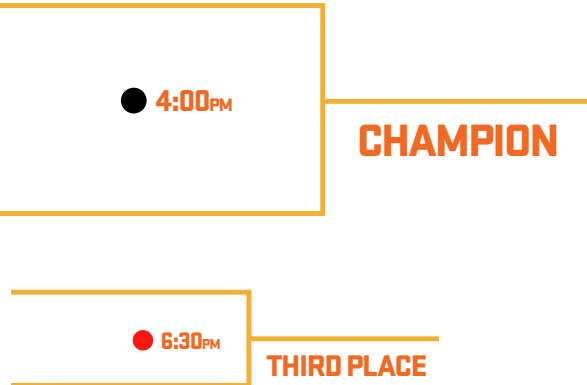

NOVEMBER 21