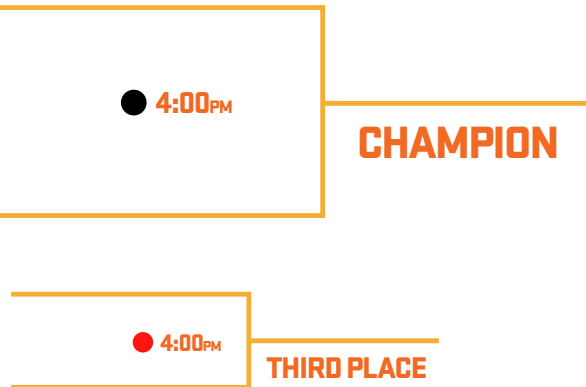

SUNSHINE SLAM

SUNSHINESLAM.COM

f t i @THESUNSHINESLAM

All Times Eastern (schedule subject to change)

REGIONAL ROUND HOME GAMES

NOVEMBER 11 TBD	NOVEMBER 11 TBD	NOVEMBER 13 TBD	NOVEMBER 14 TBD
SIENA RICHMOND	STETSON UNLV	CENTRAL MICHIGAN FLORIDA STATE	MILWAUKEE COLORADO

CHAMPIONSHIP ROUNDS

BEACH

NOVEMBER 20

NOVEMBER 21

● CBS SPORTS NETWORK

● FLOHOOPS

OCEAN

NOVEMBER 20